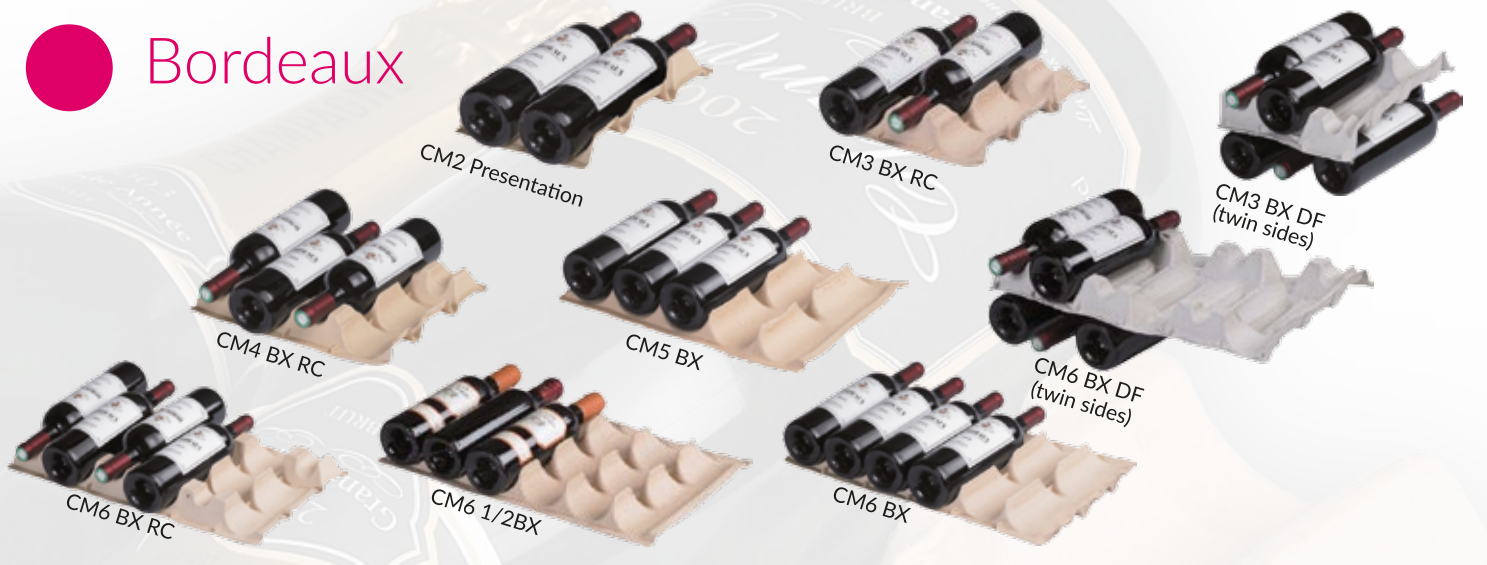

100% natural, recycled and recyclable

Molded fiber enhances your bottles presentation
and protect them during the transport.

Huhtamaki

Burgundy

Bordeaux

Champagne/Sparkling

Flute/ Riesling Style

Multi-bottles

Legend : RC : with neck-rest BG : Bourgogne CH : Champagne PROMUSC : Provence / Muscadet
 DF : twin sides BX : Bordeaux ALS : Alsace