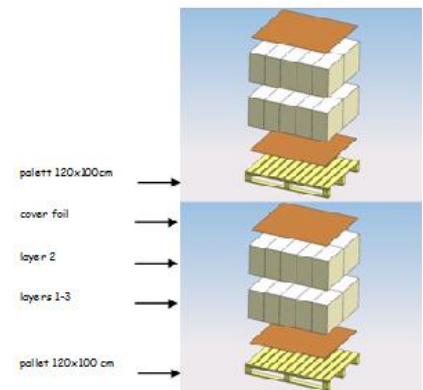

## GENERAL DATA

---

<b>Item</b>	Plateau 3 Alsace
<b>Description</b>	1 bottle tray for 3 bottles

## PRODUCT DATA

<b>Weight absolute bone dry</b>	60,0g / tolerances 57,0 – 63,0g
<b>Weight air dry (4% moisture)</b>	51,0g
<b>Product dimensions (l x w x h)</b>	380x230x40 mm
<b>Raw material</b>	100% recycled fibre

## DELIVERY OPTIONS

<b>Stock keeping unit</b>	UNIT ON PALLET (100x120cm)
<b>Number per stock keeping unit</b>	3000 pcs ((5 x 100 x 3) x 2)
<b>Length of bundle</b>	100cm / 99 – 101 cm
<b>Volume stock keeping unit (l x w x h)</b>	100x118x256 cm
<b>Net weight air dry (8% moisture)</b>	194kg
<b>Gross weight incl. packaging</b>	224kg
	Strapping
<b>Packaging stock keeping unit</b>	stretchwrapping foil
<b>Identification stock keeping unit</b>	printed label "Plateau 3 Alsace, colour, print number, barcode and production data"