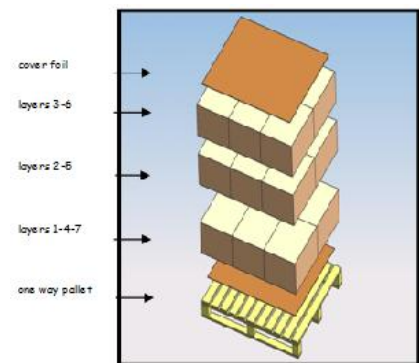

## PRODUCT DATA

---

<b>Weight absolute bone dry</b>	56,0g / tolerances 53,2 – 58,8g
<b>Weight air dry (4% moisture)</b>	58,2g
<b>Product dimensions (l x w x h)</b>	325x287x40 mm
<b>Raw material</b>	100% recycled fibre

## DELIVERY OPTIONS

---

<b>Stock keeping unit</b>	UNIT ON PALLET (100x120cm)
<b>Number per stock keeping unit</b>	4200 pcs (6 x 100 x 7)
<b>Length of bundle</b>	58,5cm / 57 – 60 cm
<b>Volume stock keeping unit (l x w x h)</b>	100x120x216 cm
<b>Net weight air dry (8% moisture)</b>	254kg
<b>Gross weight incl. packaging</b>	269kg
<b>Packaging stock keeping unit</b>	Strapping stretchwrapping foil
<b>Identification stock keeping unit</b>	printed label "CM4 BX RC, colour, print number, barcode and production data"