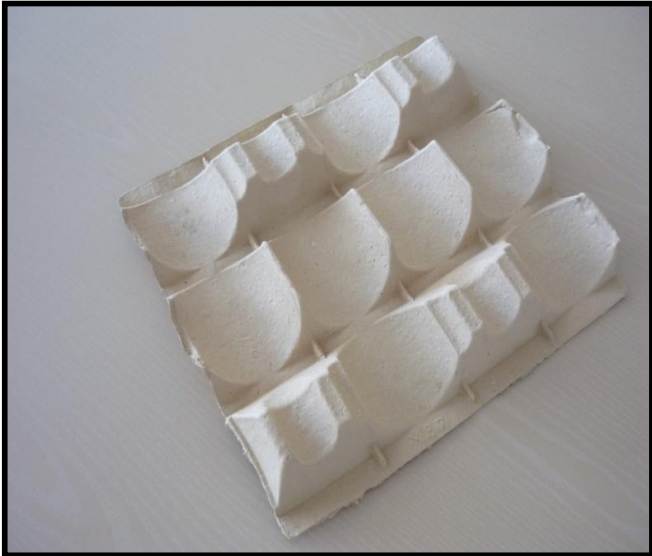

DATASHEET CM4 BX RC