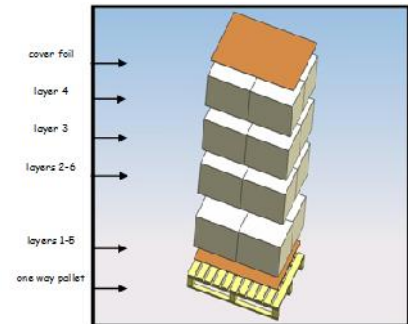

DELIVERY OPTIONS

Stock keeping unit	UNIT ON PALLET (100x120cm)
Number per stock keeping unit	2440 pcs (4 x 110 x 6)
Length of bundle	50cm / 49 – 51 cm
Volume stock keeping unit (lwxhx)	100x120x243 cm
Net weight air dry (8% moisture)	165kg
Gross weight incl. packaging	180kg
Packaging stock keeping unit	Strapping stretchwrapping foil
Identification stock keeping unit	printed label "CM4 BG40x30, colour, print number, barcode and production data"