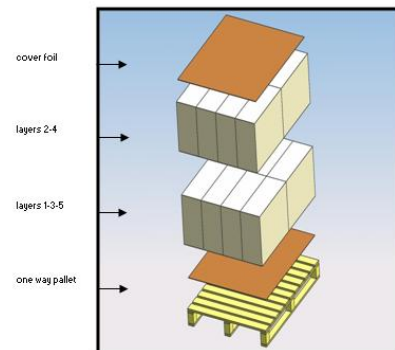

DELIVERY OPTIONS

Stock keeping unit	UNIT ON PALLET (100x120cm)
Number per stock keeping unit	2200 pcs (8 x 55 x 5)
Length of bundle	60cm / 59 – 61 cm
Volume stock keeping unit (lwxhx)	100x120x206 cm
Net weight air dry (8% moisture)	154kg
Gross weight incl. packaging	169kg
Packaging stock keeping unit	Strinkwrapping, stretchwrapping foil
Identification stock keeping unit	printed label "Plateau 3 CH", colour, print number, barcode and production data"